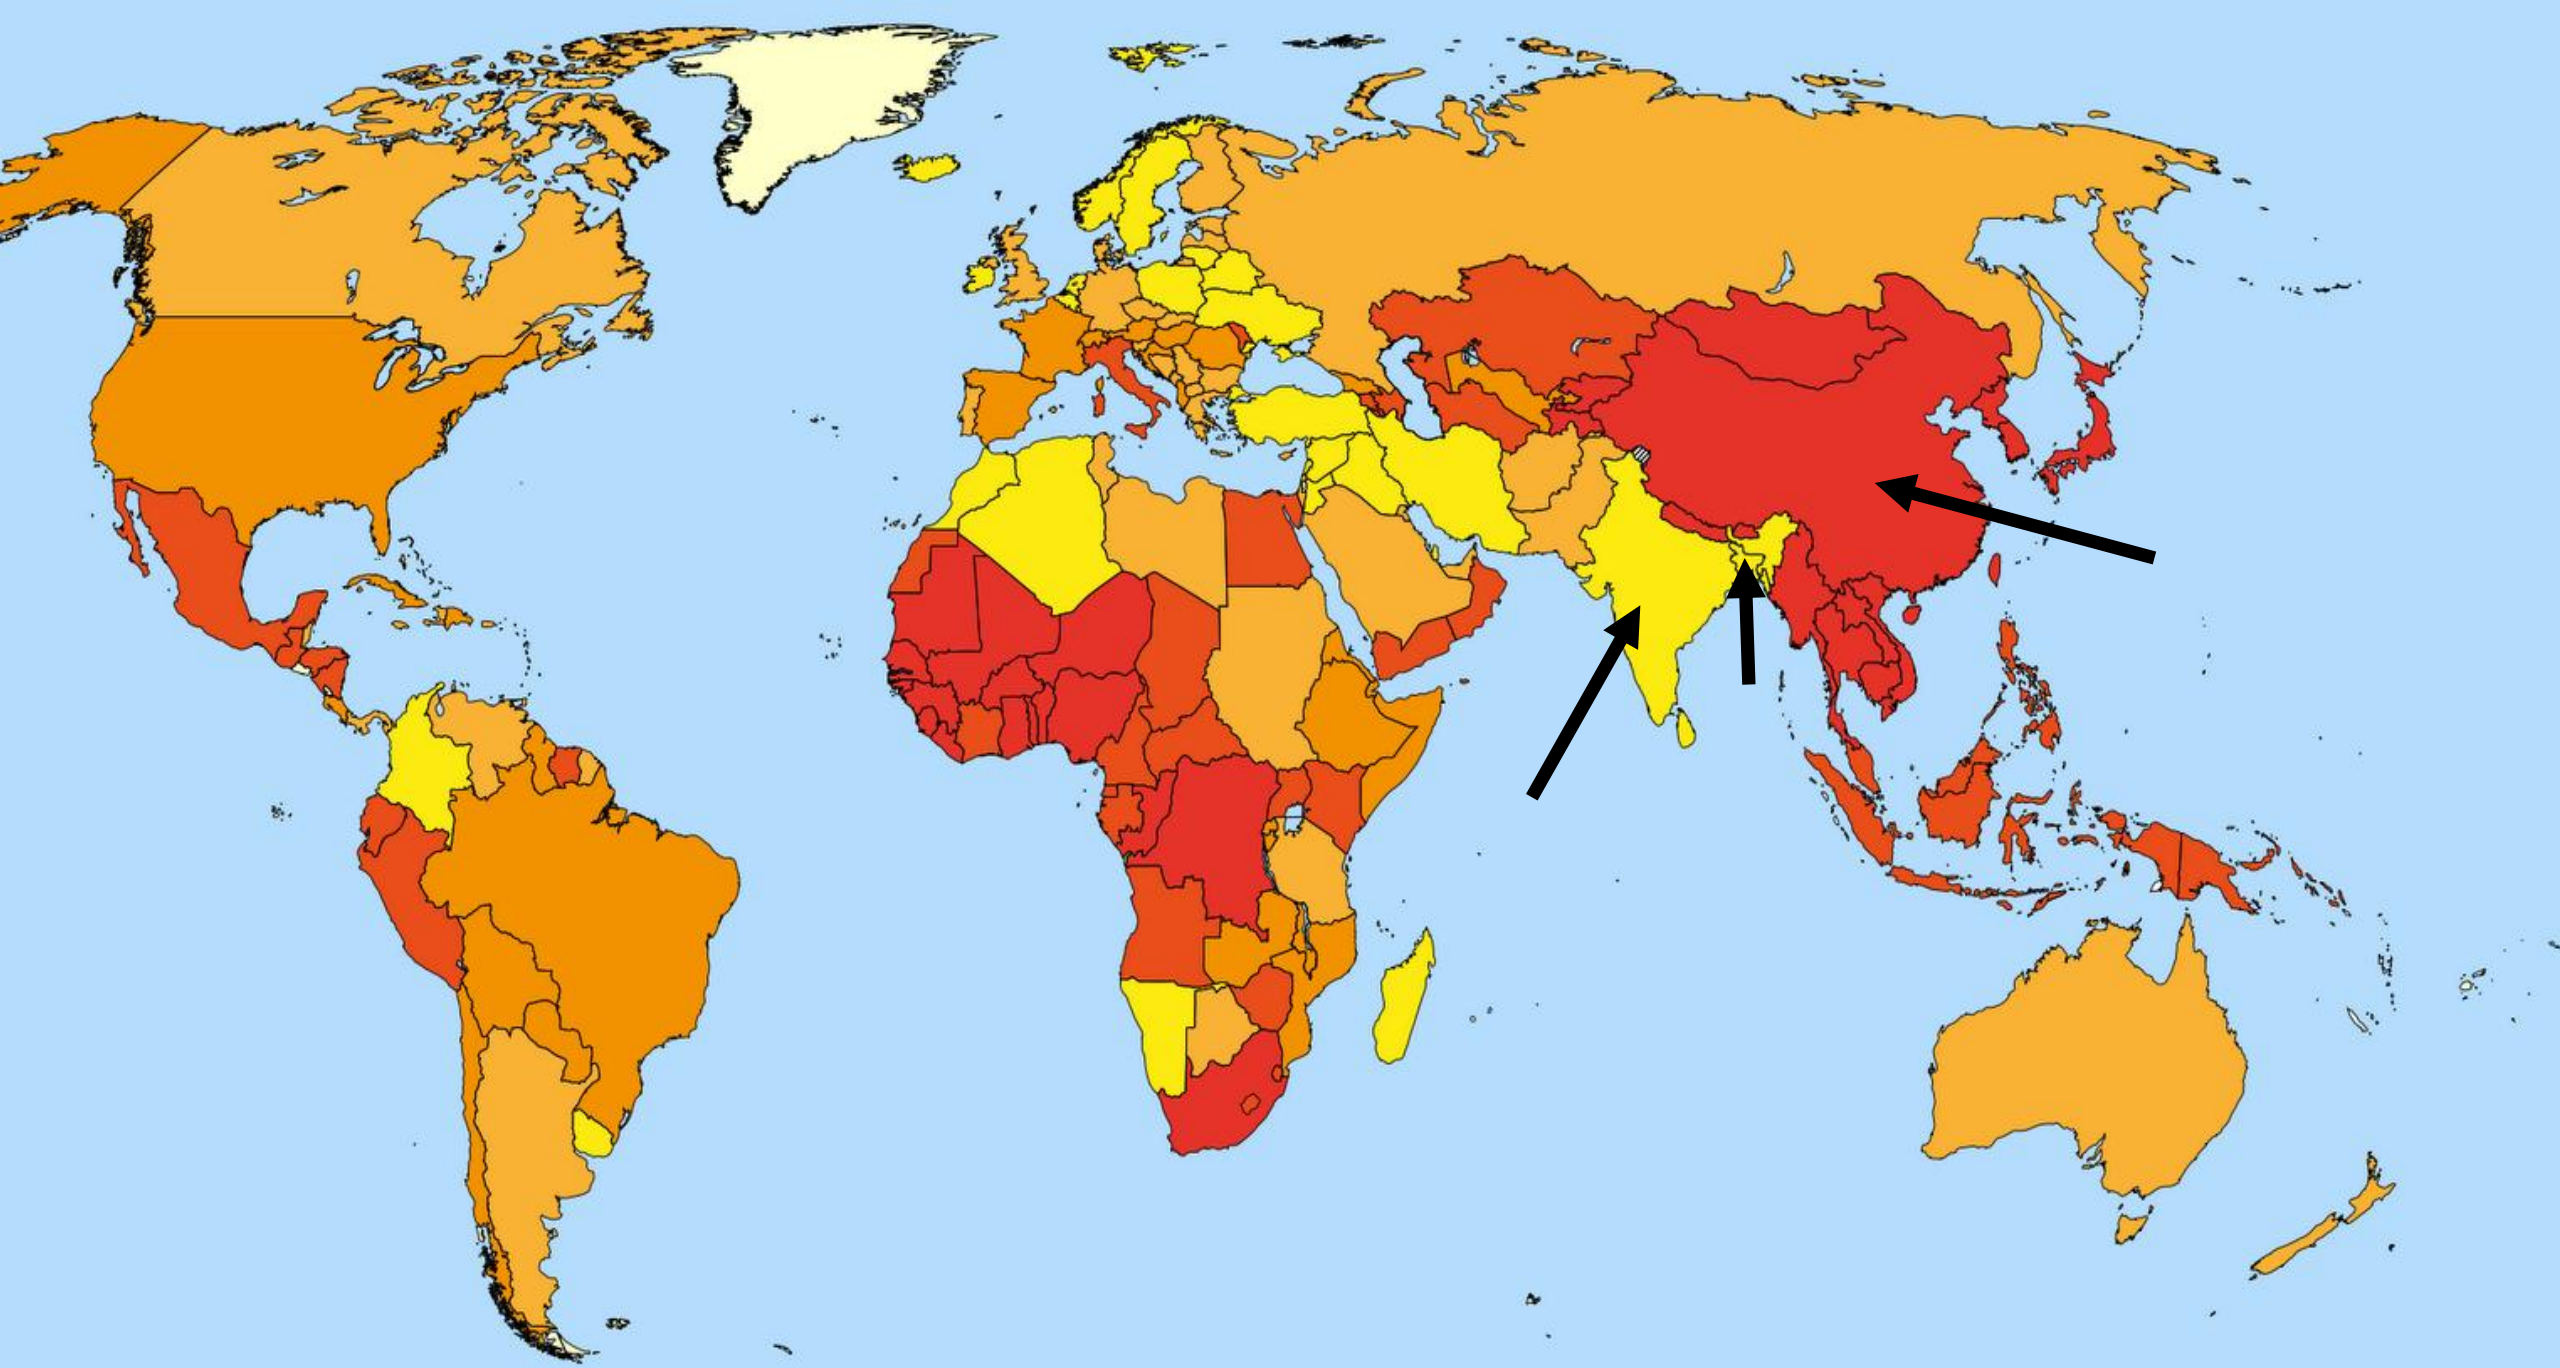

FAIRTRADE

WAS IST FAIR?

KINDERARBEIT

SO WIRD GEHOLFEN

A smiling man wearing a purple beret and a checkered shirt is standing in a coffee plantation. He is surrounded by green coffee plants with small green coffee cherries. The background is a lush green field of coffee plants. The image is overlaid with several callout boxes containing text in German.

MINDESTPREIS

**UMWELTSTANDARDS,
AUFSCHLAG FÜR BIO-
PRODUKTE**

**FAIRTRADE-
PRÄMIE**

DISKRIMINIERUNG

**KINDERARBEIT,
ZWANGSARBEIT**

FAIRTRADE
DEUTSCHLAND

UNSERE SCHULE

FAIRTRADE-SCHULTEAM