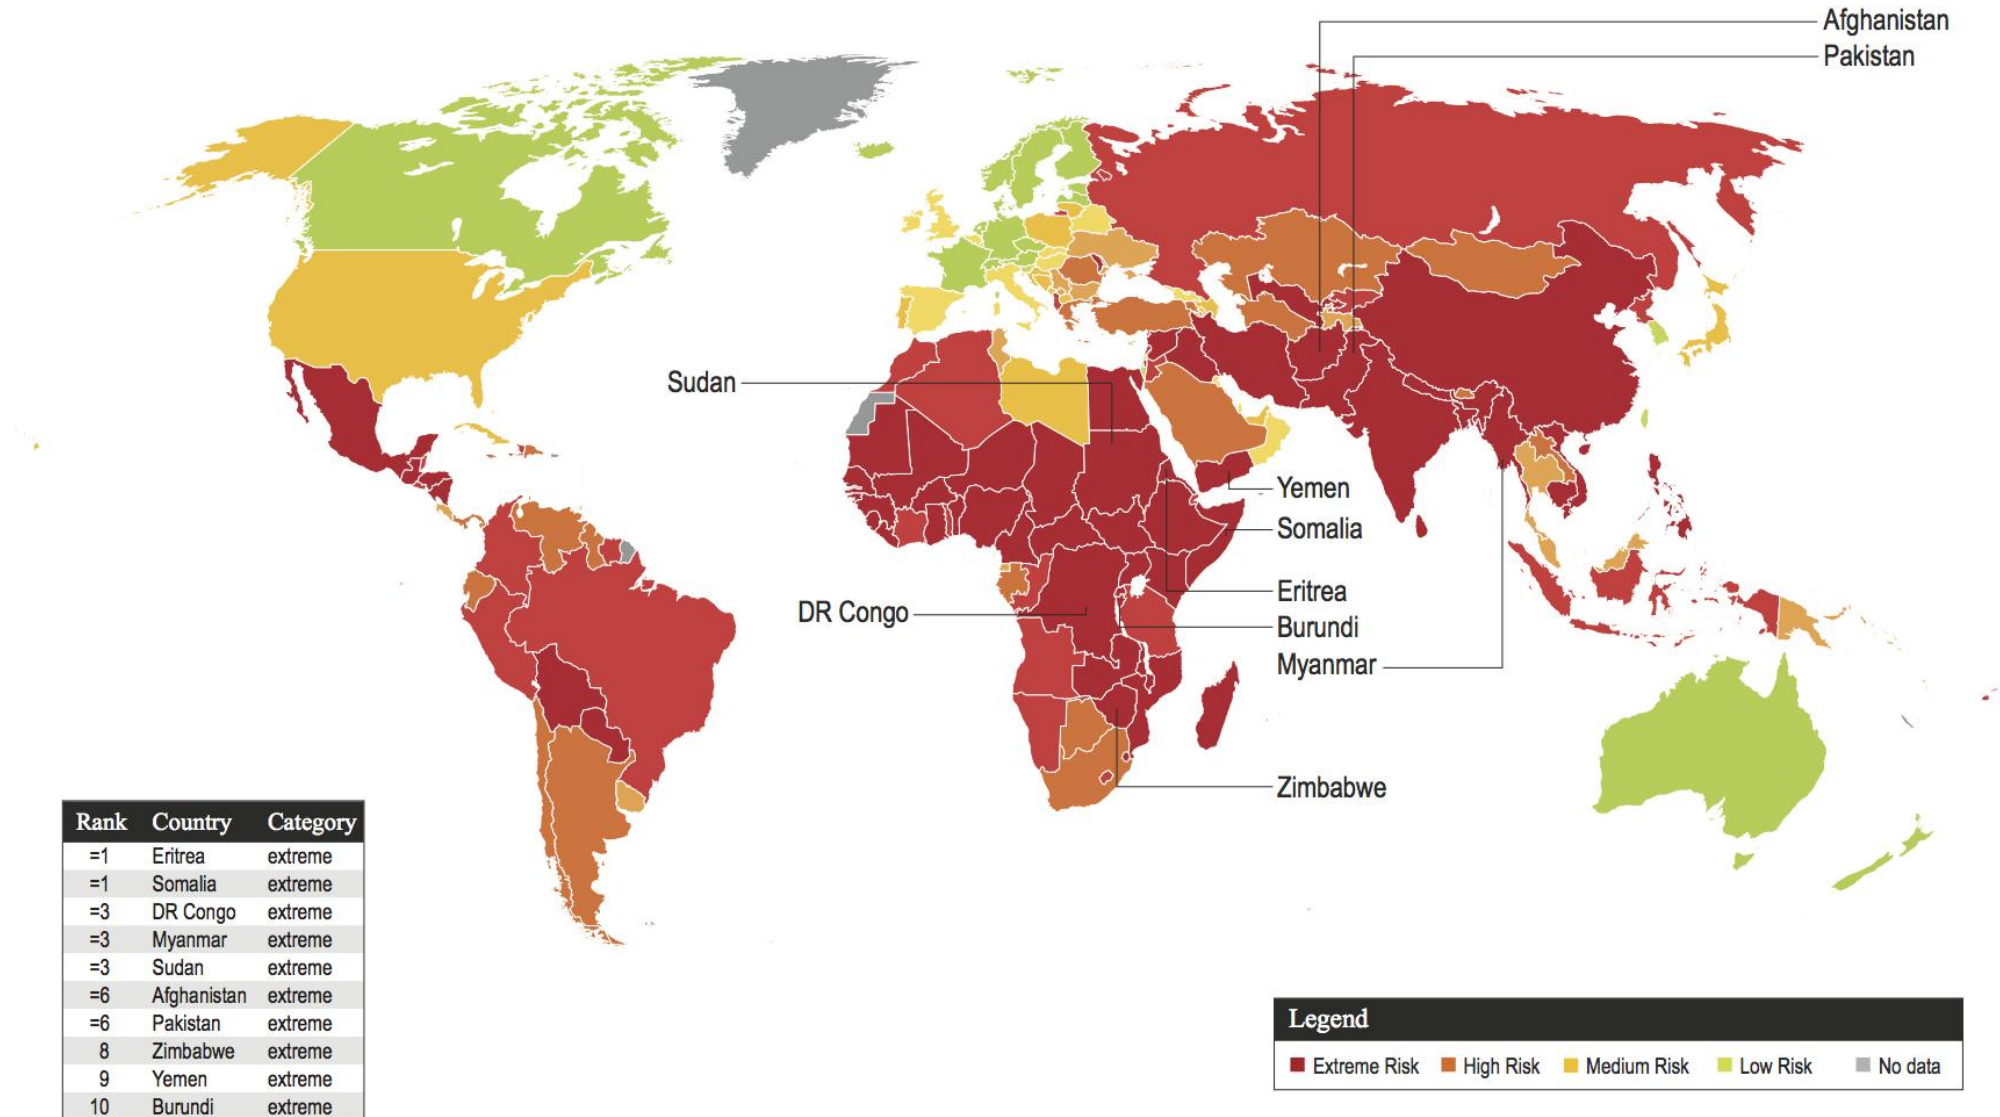

FAIRTRADE

WAS IST FAIR?

KINDERARBEIT

SO WIRD GEHOLFEN

A smiling man wearing a purple beret and a checkered shirt is standing in a coffee plantation. He is surrounded by green coffee plants with small green coffee cherries. The background is a lush green field of coffee plants. The image is overlaid with several callout boxes containing text in German.

MINDESTPREIS

**UMWELTSTANDARDS,
AUFSCHLAG FÜR BIO-
PRODUKTE**

**FAIRTRADE-
PRÄMIE**

DISKRIMINIERUNG

**KINDERARBEIT,
ZWANGSARBEIT**

FAIRTRADE
DEUTSCHLAND

UNSERE SCHULE

FAIRTRADE-SCHULTEAM